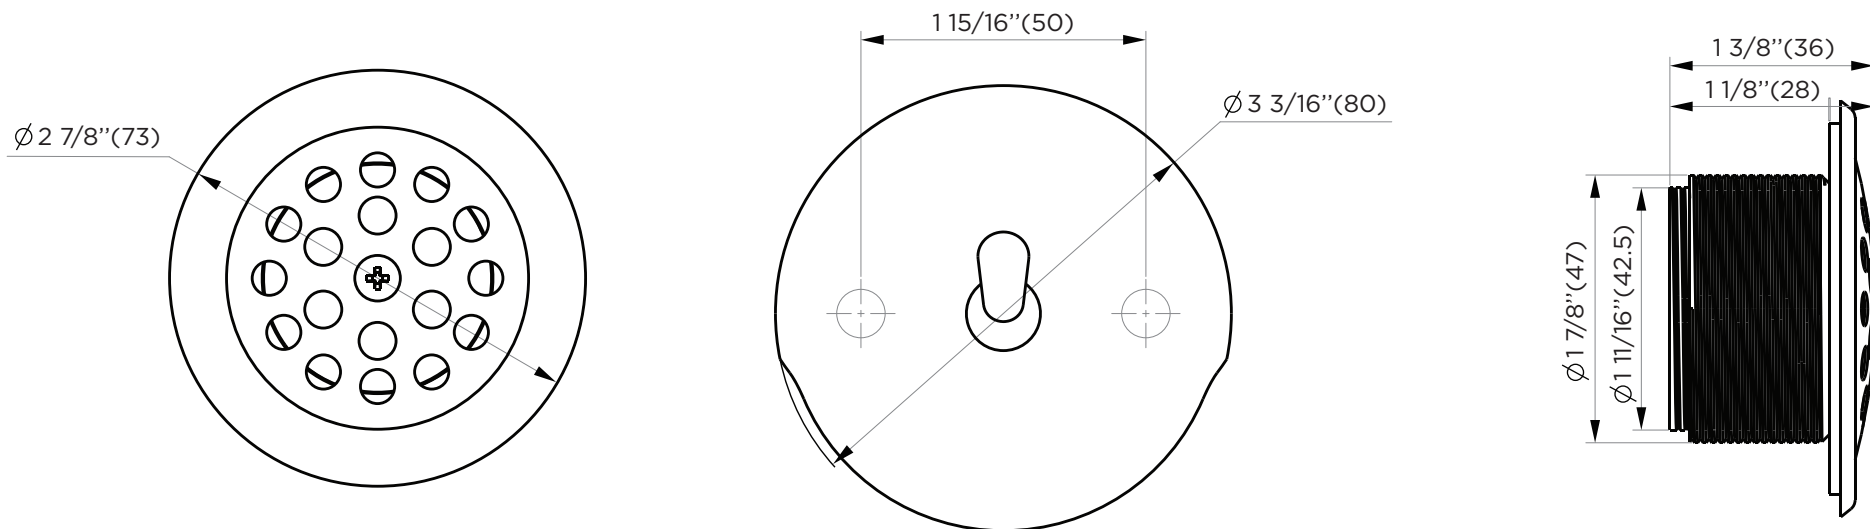

SPECIFICATIONS / TECHNICAL DATA

TRIP LEVER DRAIN

ATTENTION! Dimensions may vary by up to 3/8". It is highly recommended to pull all dimensions of actual model for installation and measuring purposes.

MODEL# TLD